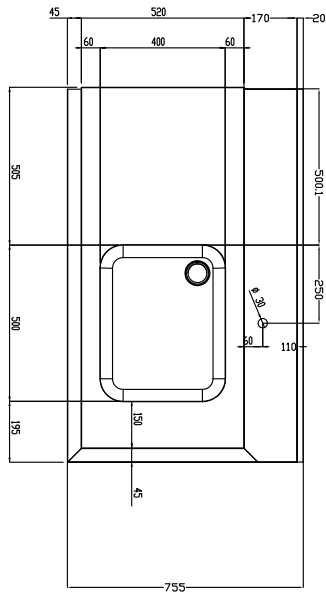

Short Form Specification

Item No. _____

Designed for rack type dishwashers. Constructed in 304 AISI stainless steel. Integrated splashback.

N. 2 square 40x40mm square legs with height-adjustable feet.

Sink size 500x400x300mm with overflow pipe and drain hole. Basket direction: from right to left.

Main Features

- Supplied knocked-down and easy to assemble.
- Designed for 500x500 mm dishwashing racks.
- The table is intended to be directly connected with the rack type in the loading side from right to left direction.
- Suitable to be installed alone with the rack type dishwasher to save space.

Sustainability

- Stainless steel feet 50 mm adjustable in height to align the operation height between the dishwasher and table as well as to ensure that tables drain back into the dishwasher.

Optional Accessories

APPROVAL: _____

Front

Side

D = Drain

Top

Key Information:

External dimensions, Width:	1200 mm
865404 (BHRPTB11R)	
External dimensions, Depth:	755 mm
External dimensions, Height:	1170 mm
Net weight:	22 kg
Splashback Dimensions, Height:	260 mm
Basin dimensions:	