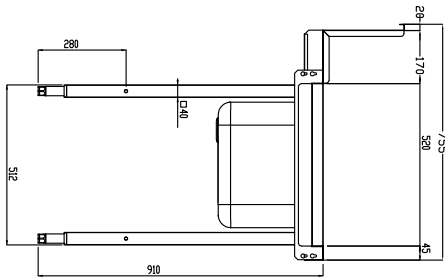

Short Form Specification

Item No. _____

Designed for rack type dishwashers. Constructed in 304 AISI stainless steel. Integrated splashback.

N. 2 square 40x40mm square legs with height-adjustable feet.

Sink size 500x400x300mm with overflow pipe and drain hole. Basket direction: from right to left.

Sustainability

- Stainless steel feet 50 mm adjustable in height to align the operation height between the dishwasher and table as well as to ensure that tables drain back into the dishwasher.

Optional Accessories

- 2 legs for floor mounted storing shelf PNC 855296
- Dish scraper PNC 855297
- Undershelf for Dishwasher table, 1200 mm PNC 865352
- Floor fastening kit for 2 square legs PNC 865386
- Removable bridge table, 800 mm PNC 865418
- Removable bridge table with hole, 800 mm PNC 865419
- Wall/floor mounted storing shelf, 1100 mm PNC 865420

APPROVAL: _____

Front

Side

D = Drain

Top

Key Information:

External dimensions, Width:	1200 mm
865404 (BHRPTB11R)	
External dimensions, Depth:	755 mm
External dimensions, Height:	1170 mm
Net weight:	22 kg
Splashback Dimensions, Height:	260 mm
Basin dimensions:	