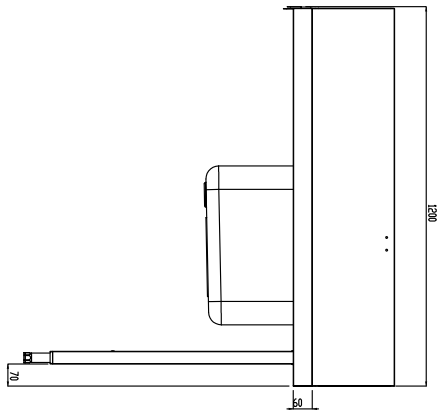

Short Form Specification

Item No. _____

Designed for rack type dishwashers. Constructed in 304 AISI stainless steel. Integrated splashback.

N. 2 square 40x40mm square legs with height-adjustable feet.

Sink size 500x400x300mm with overflow pipe and drain hole. Basket direction: from right to left.

Sustainability

- Stainless steel feet 50 mm adjustable in height to align the operation height between the dishwasher and table as well as to ensure that tables drain back into the dishwasher.

Optional Accessories

- 2 legs for floor mounted storing shelf PNC 855296
- Dish scraper PNC 855297
- Undershelf for Dishwasher table, 1200 mm PNC 865352
- Floor fastening kit for 2 square legs PNC 865386
- Removable bridge table, 800 mm PNC 865418
- Removable bridge table with hole, 800 mm PNC 865419
- Wall/floor mounted storing shelf, 1100 mm PNC 865420

APPROVAL: _____

Front

Side

D = Drain

Top

Key Information:

External dimensions, Width:	1200 mm
865404 (BHRPTB11R)	
External dimensions, Depth:	755 mm
External dimensions, Height:	1170 mm
Net weight:	22 kg
Splashback Dimensions, Height:	260 mm
Basin dimensions:	